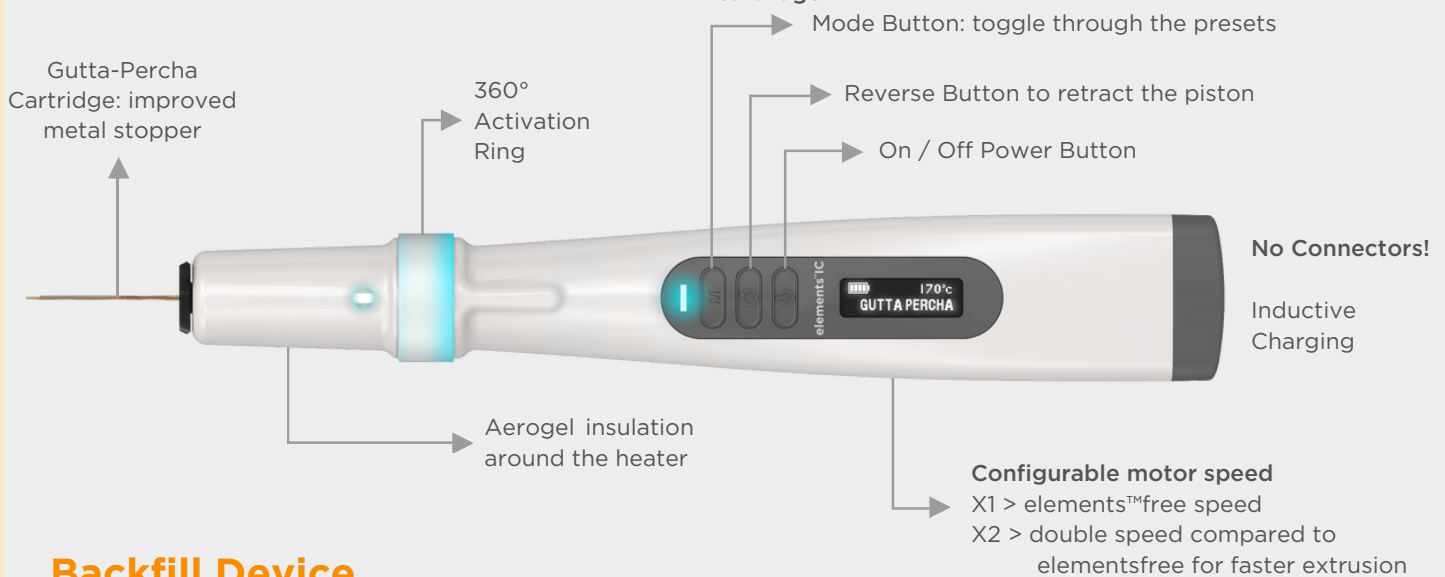

- DOUBLE battery run time compared to elements free, more than 16 canals on a single charge
- Priming time at least 20% shorter compared to elements free
- Compatible with most common cleaning solutions (CaviWipes, Sani-Cloth Plus, Optim 33TB)
- Adjustable temperature range of 100°C - 230°C

Indicator	4	3	2	1	0
Gutta Percha Level	Full	75%	50%	25%	0%

The indicator estimates how many canals you can obturate with the material left in the GP cartridge.