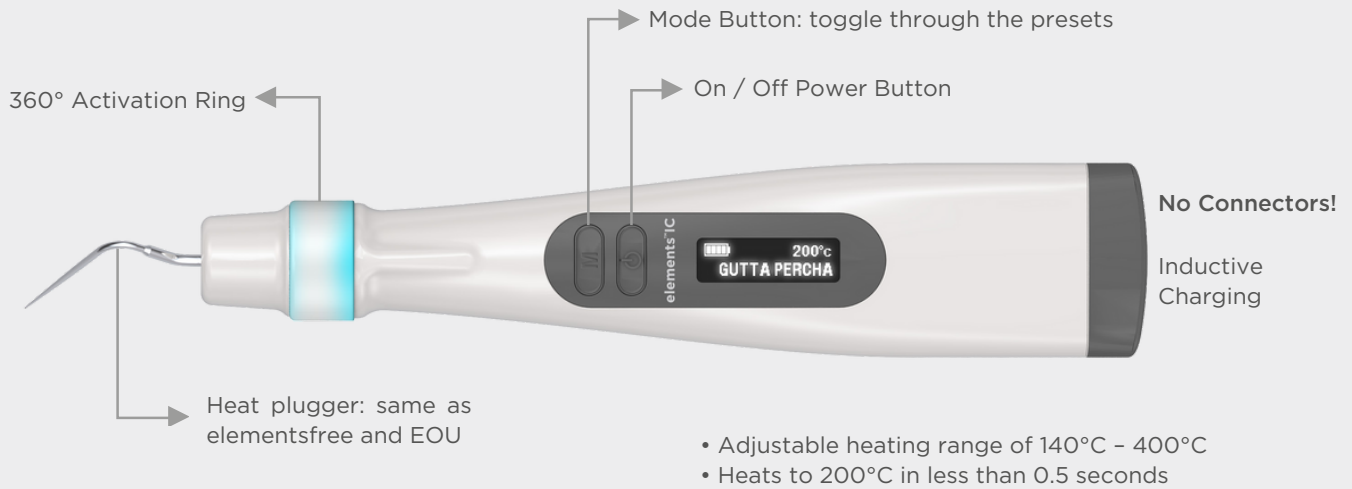

Downpack Device