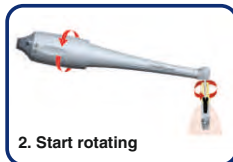

2. Start rotating