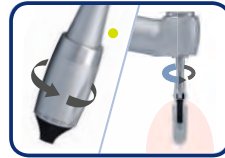

Easy and Quick to use

- Reduced motion compared with using a ratchet wrench while tightening